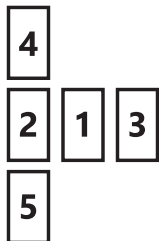

Use this spread when seeking answers to an obstacle or challenge.

- **1:** The first card is the major issue.
- **2:** This card further explains your issues.
- **3:** This card shows any hidden problems.
- **4:** This card presents new ideas or a new perspective.
- **5:** This final card is the overall solution.