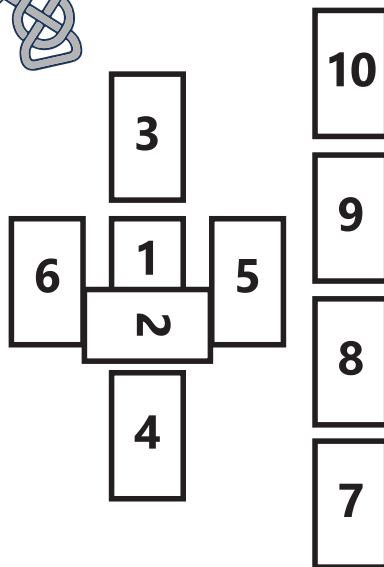

# CELTIC CROSS Spread

The Celtic Cross is a multi-purpose situational spread that can be used for a variety of situations. This isn't an easy spread for beginners, but it's a very popular spread because of its versatility.